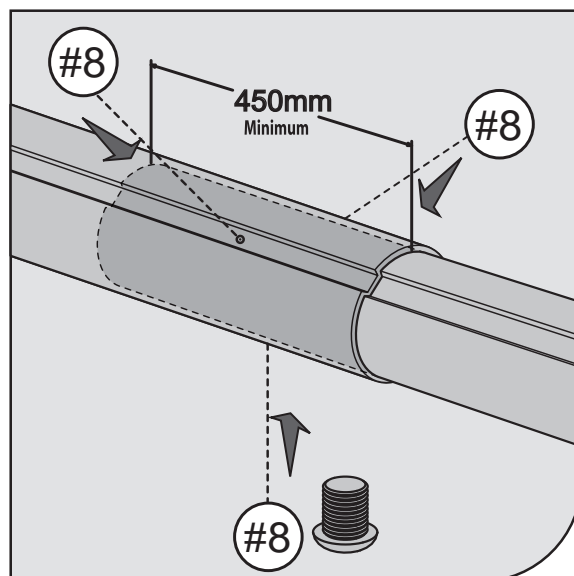

1

Ref	Name	Qty	Ref	Name	Qty
#1	Stands	1	#10	GB/T818 M6*45	1
#1-1	Wheel	2	#11	Big washer	1
#2	Stands with holes	1	#12	Elastic strap	8
#3	Hand wheel	1	#13	Handle	1
#4	Fixing piece farther hand wheel	1	#14	Break knob	1
#5	Fixing piece near hand wheel	1	#15	Handle cap	1
#6	Handle	1	#16	Wheel cap	2
#7	GB/T846 ST3.9*9.5	4	#17	Inner alu. Pole (1.5m)	3
#8	GB/T818 M6*6	12	#18	Outer alu.Pole (1.5m)	2
#9	GB/T818 M4*25	1			

2

5

6

7

8

9

10a

10b