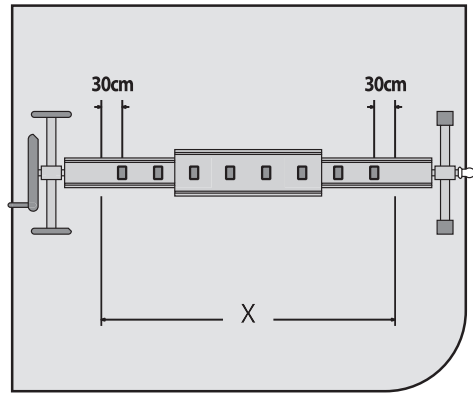

1

Ref	Name	Qty	Ref	Name	Qty
#1	Stands	1	#10	GB/T818 M6*45	1
#1-1	Wheel	2	#11	Big washer	1
#2	Stands with holes	1	#12	Elastic strap	8
#3	Hand wheel	1	#13	Handle	1
#4	Fixing piece farther hand wheel	1	#14	Break knob	1
#5	Fixing piece near hand wheel	1	#15	Handle cap	1
#6	Handle	1	#16	Wheel cap	2
#7	GB/T846 ST3.9*9.5	4	#17	Inner alu. Pole (1.5m)	3
#8	GB/T818 M6*6	12	#18	Outer alu.Pole (1.5m)	2
#9	GB/T818 M4*25	1			

2

5

6

7

8

9

10a

10b