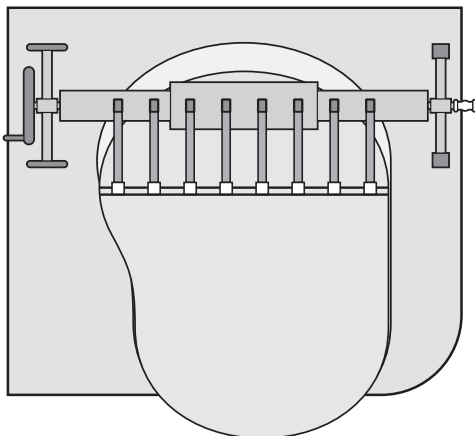

1

Ref	Name	Qty	Ref	Name	Qty
#1	Stands	1	#10	GB/T818 M6*45	1
#1-1	Wheel	2	#11	Big washer	1
#2	Stands with holes	1	#12	Elastic strap	8
#3	Hand wheel	1	#13	Handle	1
#4	Fixing piece farther hand wheel	1	#14	Break knob	1
#5	Fixing piece near hand wheel	1	#15	Handle cap	1
#6	Handle	1	#16	Wheel cap	2
#7	GB/T846 ST3.9*9.5	4	#17	Inner alu. Pole (1.5m)	3
#8	GB/T818 M6*6	12	#18	Outer alu.Pole (1.5m)	2
#9	GB/T818 M4*25	1			

2

5

6

7

8

9

10a

10b