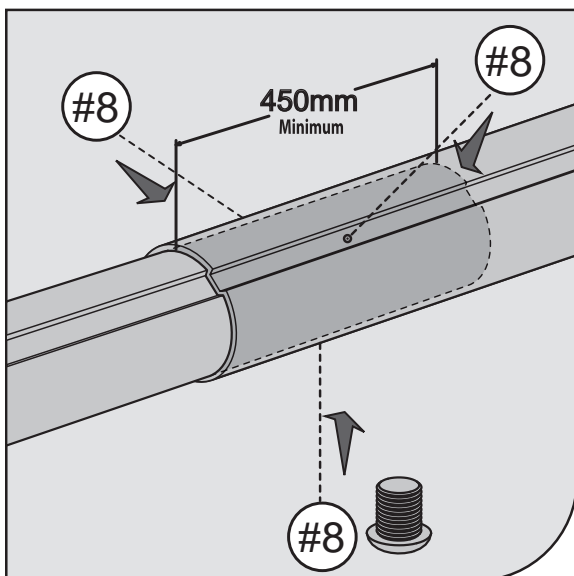

1

Ref	Name	Qty	Ref	Name	Qty
#1	Stands	1	#10	GB/T818 M6*45	1
#1-1	Wheel	2	#11	Big washer	1
#2	Stands with holes	1	#12	Elastic strap	8
#3	Hand wheel	1	#13	Handle	1
#4	Fixing piece farther hand wheel	1	#14	Break knob	1
#5	Fixing piece near hand wheel	1	#15	Handle cap	1
#6	Handle	1	#16	Wheel cap	2
#7	GB/T846 ST3.9*9.5	4	#17	Inner alu. Pole (1.5m)	3
#8	GB/T818 M6*6	12	#18	Outer alu.Pole (1.5m)	2
#9	GB/T818 M4*25	1			

2

5

6

7

8

9

10a

10b