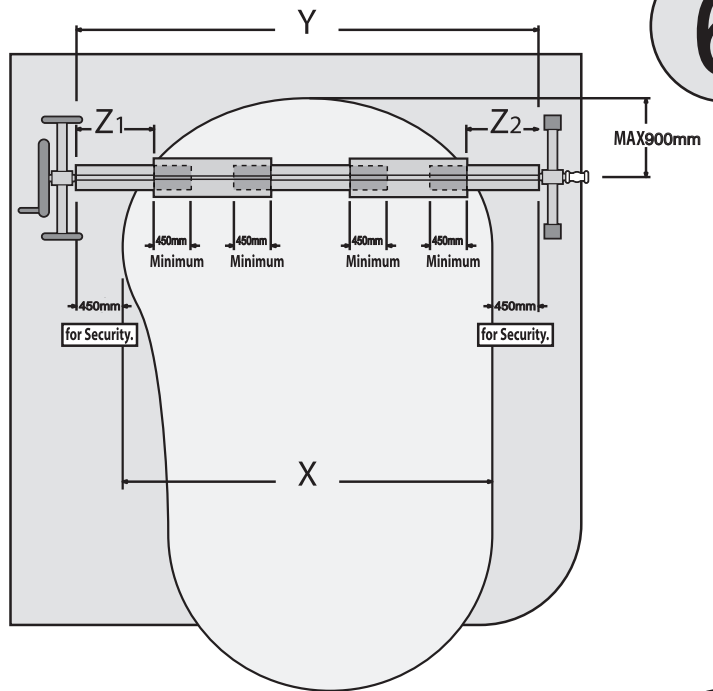

1

Ref	Name	Qty	Ref	Name	Qty
#1	Stands	1	#10	GB/T818 M6*45	1
#1-1	Wheel	2	#11	Big washer	1
#2	Stands with holes	1	#12	Elastic strap	8
#3	Hand wheel	1	#13	Handle	1
#4	Fixing piece farther hand wheel	1	#14	Break knob	1
#5	Fixing piece near hand wheel	1	#15	Handle cap	1
#6	Handle	1	#16	Wheel cap	2
#7	GB/T846 ST3.9*9.5	4	#17	Inner alu. Pole (1.5m)	3
#8	GB/T818 M6*6	12	#18	Outer alu.Pole (1.5m)	2
#9	GB/T818 M4*25	1			

2

5

6

7

8

9

10a

10b