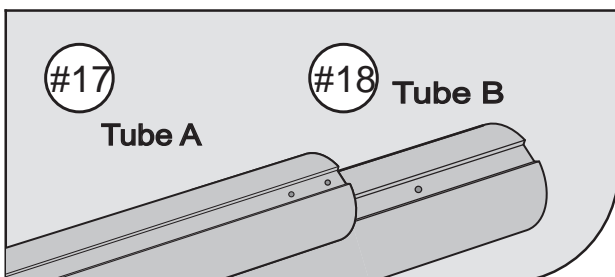

1

Ref	Name	Qty	Ref	Name	Qty
#1	Stands	1	#10	GB/T818 M6*45	1
#1-1	Wheel	2	#11	Big washer	1
#2	Stands with holes	1	#12	Elastic strap	8
#3	Hand wheel	1	#13	Handle	1
#4	Fixing piece farther hand wheel	1	#14	Break knob	1
#5	Fixing piece near hand wheel	1	#15	Handle cap	1
#6	Handle	1	#16	Wheel cap	2
#7	GB/T846 ST3.9*9.5	4	#17	Inner alu. Pole (1.5m)	3
#8	GB/T818 M6*6	12	#18	Outer alu.Pole (1.5m)	2
#9	GB/T818 M4*25	1			